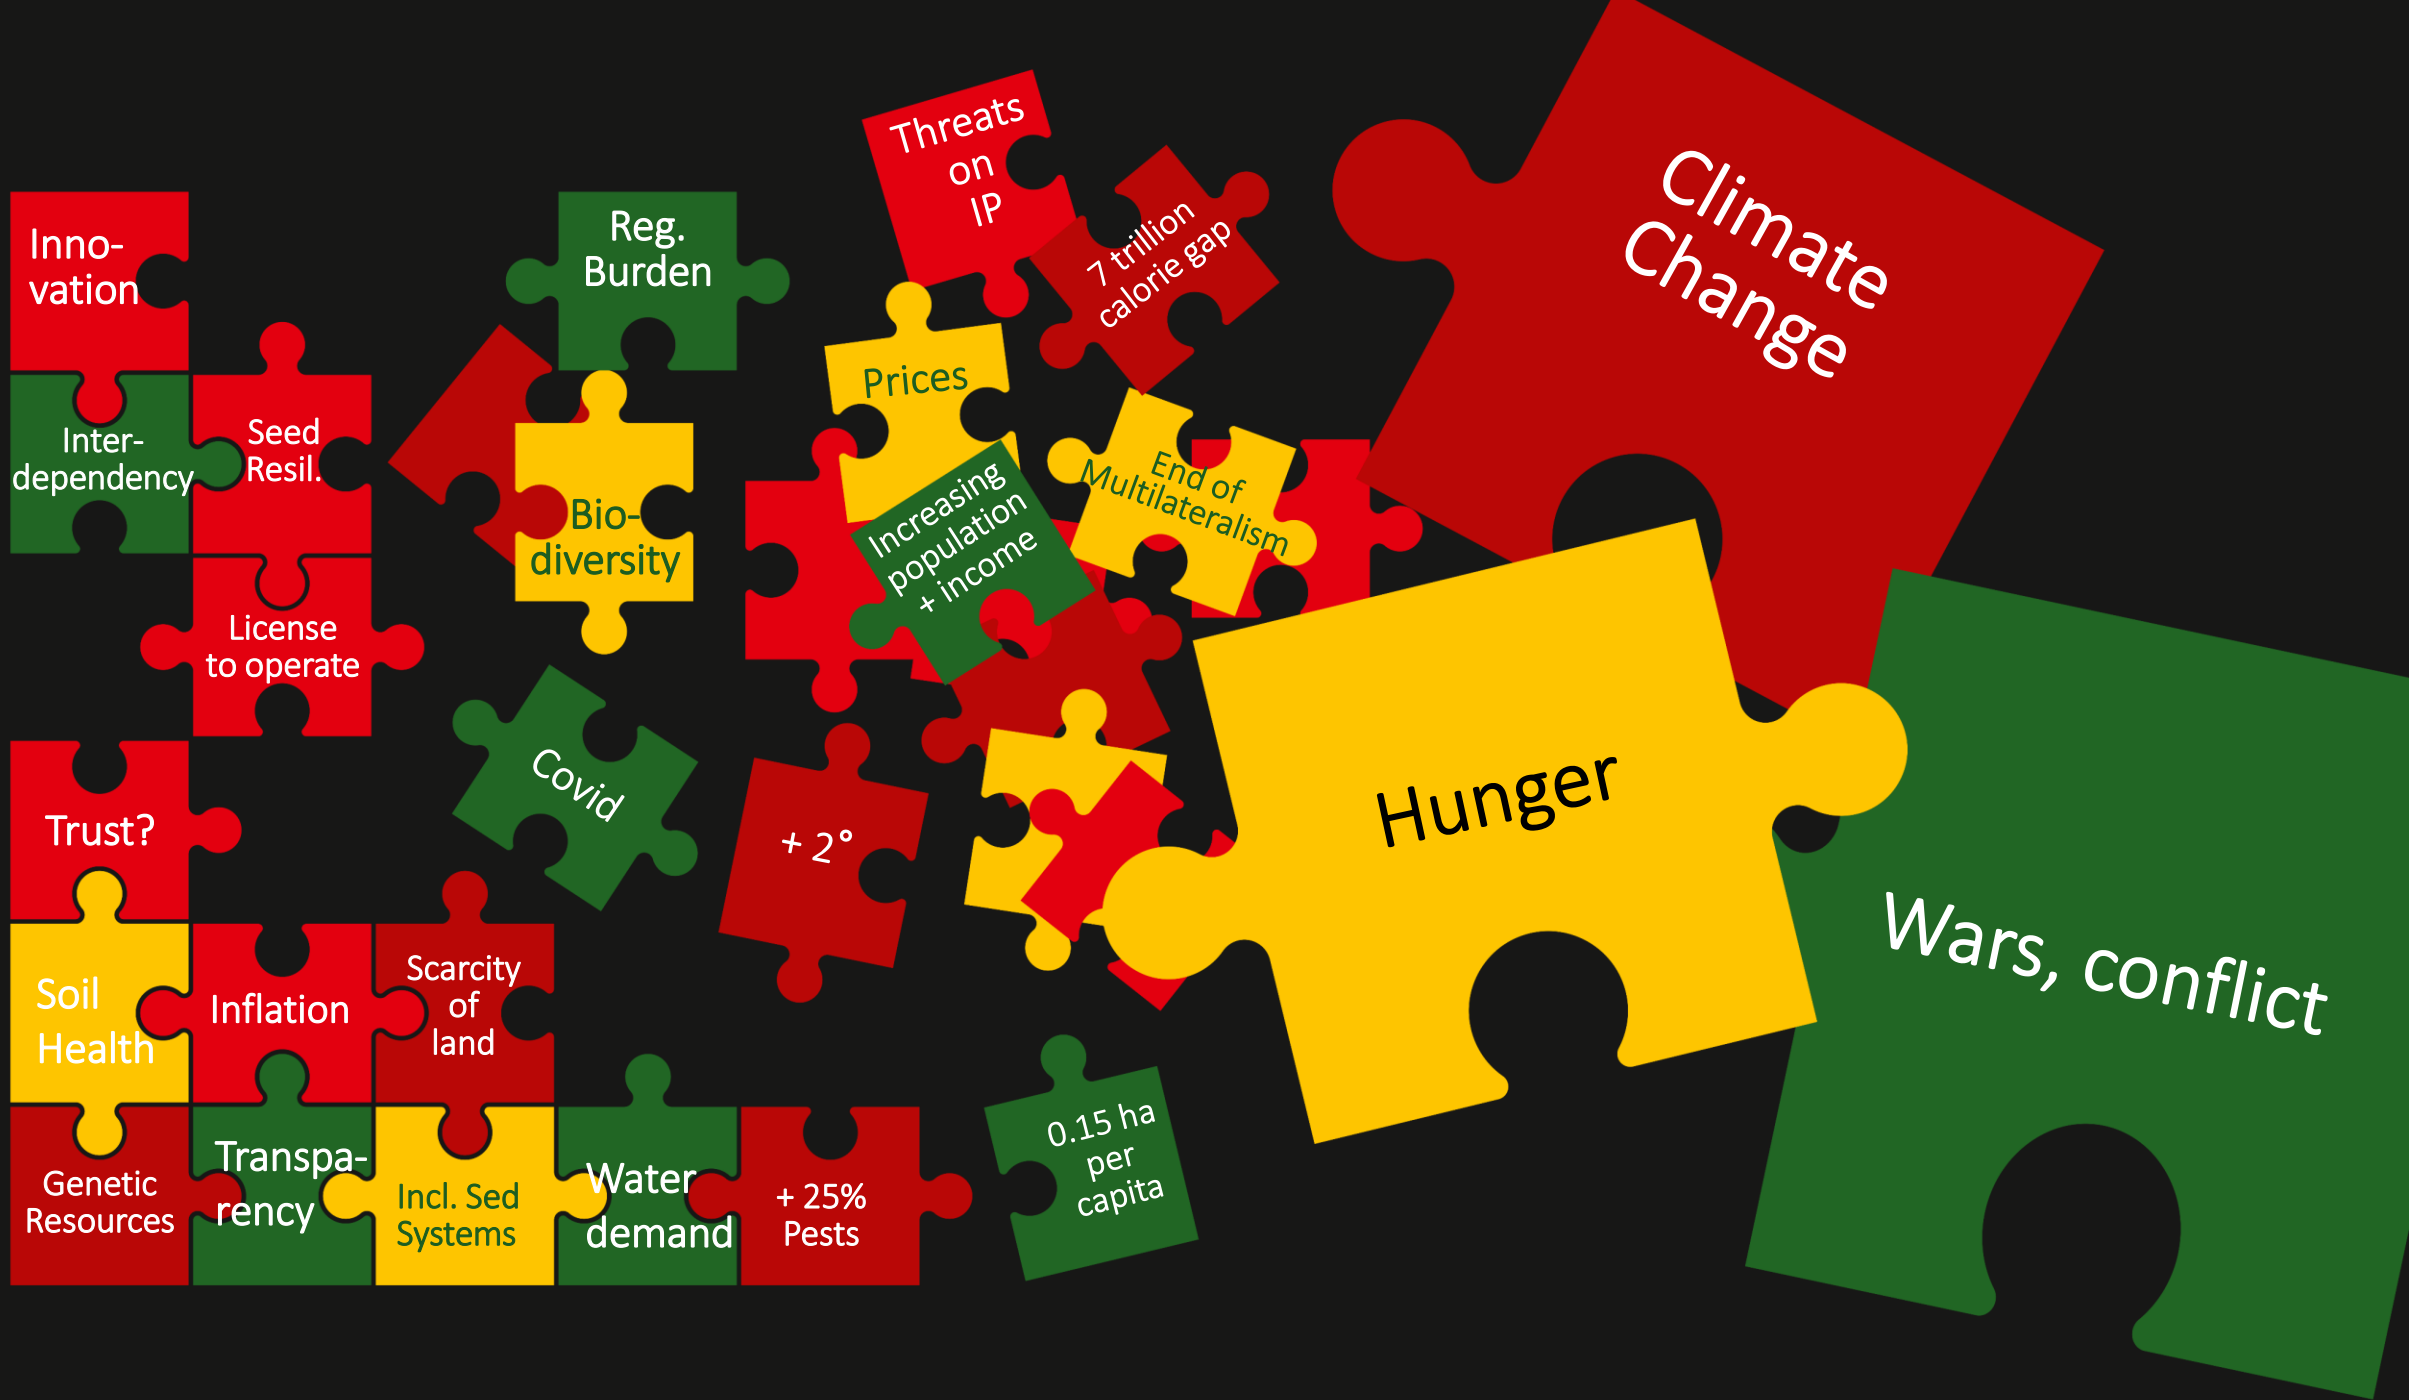

International Seed Federation Perspective

Seminar on the role of plant breeding and plant variety protection in enabling agriculture to mitigate and adapt to climate change - UPOV

Michael Keller
Secretary General, International Seed Federation

Hunger

Wars, conflict

“There is absolutely no doubt that today is the time to gather our strength, complementarity, and diversity to build resilience and to adapt and adjust to a changing world.”

It is now!

1 NO POVERTY

2 ZERO HUNGER

15 LIFE ON LAND

17 PARTNERSHIPS FOR THE GOALS

... our contributions also depend on alignment of policies at international level...

COMMITTED TO
IMPROVING THE STATE
OF THE WORLD

Breeding