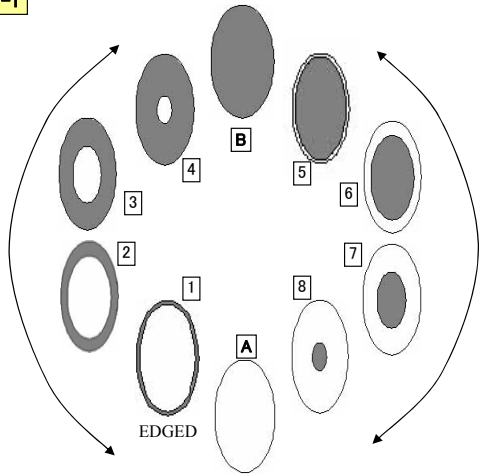

Appendix 4: Distribution

DISTRIBUTION

TYPE 1-1