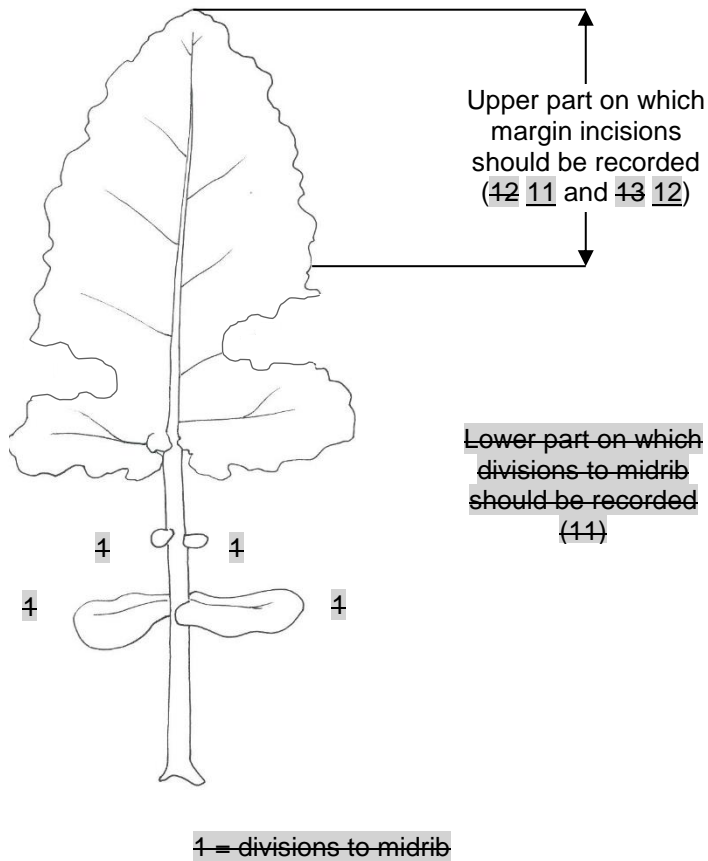

Proposal to revise explanation Ad. 11-13 in Chapter VIII. “Explanations on the Table of Characteristics” removing the indication of Characteristic 11 from the illustration

Ad. ~~11-13~~ 11-12: Leaf blade: ~~divisions to midrib (11)~~, margin incisions (~~12 and 13~~) (11 and 12)

Proposal to revise Characteristic 20 “Kohlrabi: color of skin” in Chapter VII. “Table of Characteristics”

English	français	deutsch	español	Example Varieties Exemples Beispielssorten Variedades ejemplo	Note/ Nota
20. Kohlrabi: color of skin (*)	Rave: couleur de l'épiderme	Kohlrabi: Farbe der Haut	Colinabo: color de la epidermis		
<u>white</u>	<u>blanc</u>	<u>weiß</u>	<u>blanco</u>	<u>Beas</u>	<u>1</u>
white green	vert blanc	weißgrün	verde blanquecino	<u>Bode</u>, <u>Expreß Forcer</u>, <u>Lanro</u>, <u>Timpano</u>	<u>1 2</u>
green	vert	grün	verde	<u>Avaya</u>, <u>Erko</u>, <u>Gaston</u>, <u>Noriko</u>	<u>2 3</u>
<u>pale violet</u>	<u>violet clair</u>	<u>hellviolett</u>	<u>violeta pálido</u>		<u>3</u>
<u>dark violet</u>	<u>violet foncé</u>	<u>dunkelviolett</u>	<u>violeta oscura</u>	<u>Azur-Star</u>, <u>Oder</u>, <u>Purpuran</u>	<u>4</u>